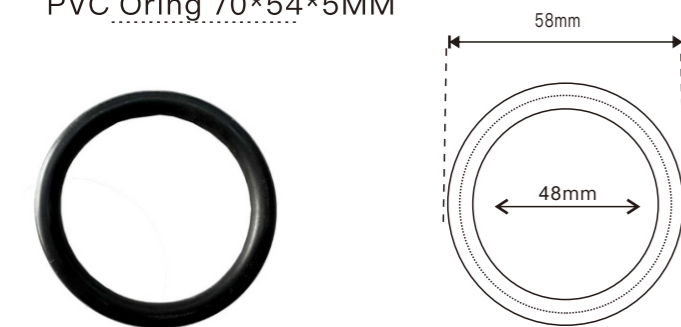

801000 $\varnothing$ 17.3mm

DW-24
PVC Oring 58*48*6MM