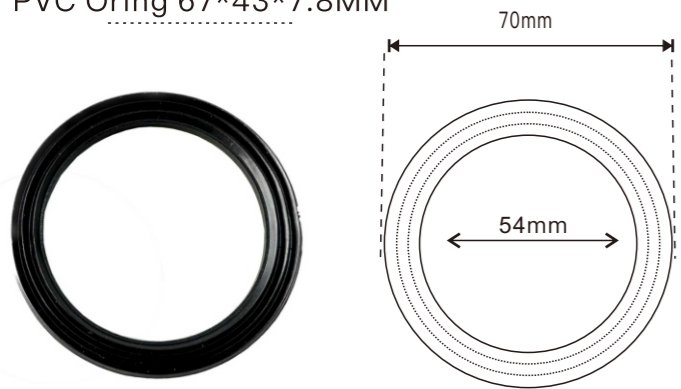

DW-22
PVC Oring 70*54*5MM