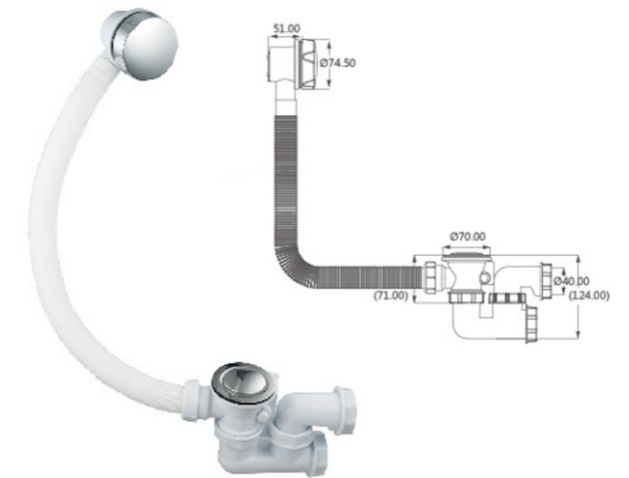

DT-1006
Bathtub Drain