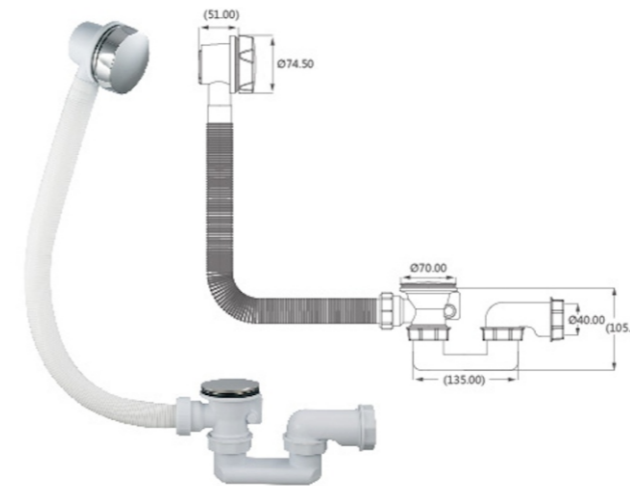

DT-1005
Bathtub Drain