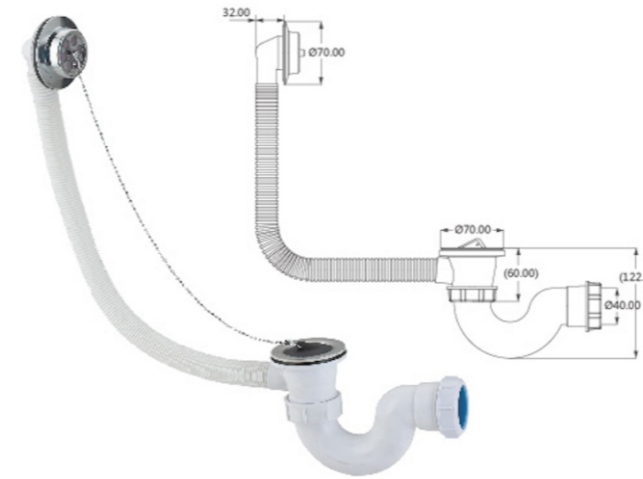

QL-XS-034
1 1/4 Brass/Zinc/S.S

QL-XS-035
1 1/4 S.S / Brass

QL-XS-036
1 1/4 Brass/Zinc/S.S

DT-2019
Bathtub Drain

DT-2020
Bathtub Drain

DT-1000
Bathtub Drain

DT-1002
Bathtub Drain

DT-1001
Bathtub Drain