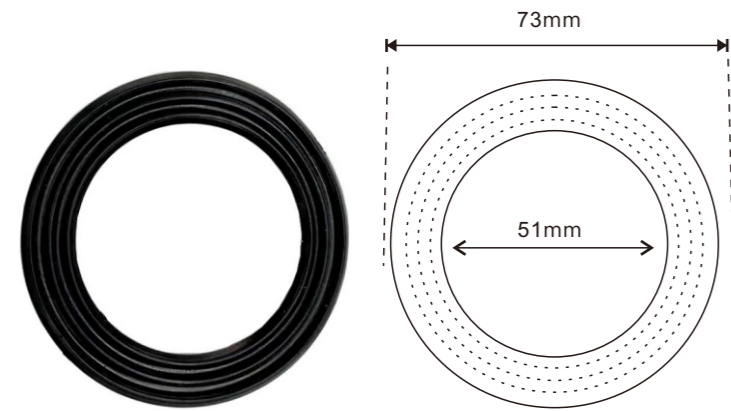

DW-13
Brass

DW-14
70MM

DW-07
Stainless Steel

DW-08
Size 113MM

DW-15
Stainless steel

DW-16
1 1/2 plug

DW-17
Chain

DW-18
PVC Oring 73*51*5.5MM