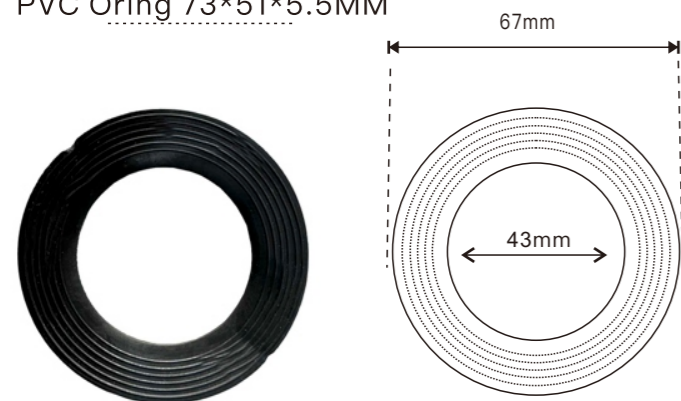

DW-13
Brass

DW-14
70MM

DW-07
Stainless Steel

DW-08
Size 113MM

DW-15
Stainless steel

DW-16
1 1/2 plug

DW-17
Chain

DW-18
PVC Oring 73*51*5.5MM