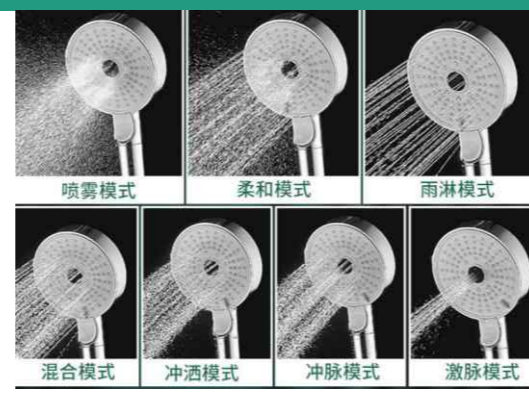

SY-032
Chrome 7 function