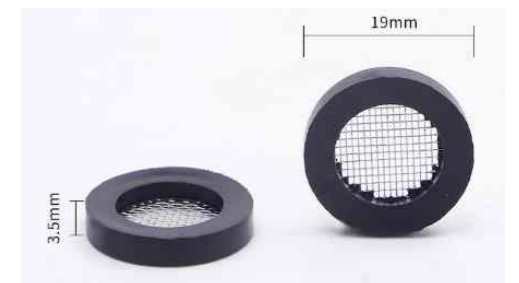

SY-103
corrugation hose

SY-104
1/2*1/2 control water flow

SY-106
Limite Water Flow fit

SY-105
Limite Water Flow fit

SY-107
Gasket O Ring